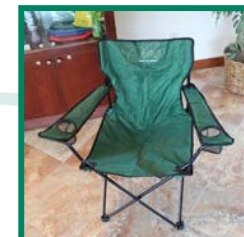

4815 Seton Drive
 Baltimore, MD 21215
 1.800.972.4463

Mag Pots: Medium \$3, Large \$5

Wine Glass and Chimes Fest Mason Jars \$6 or 4 for \$20

Short Sleeve Chimes Button Shirt \$33
Chimes Foldable Camping Chair \$20

Water Bottle \$5

Lunch Box \$5 Red, Green, Blue or Yellow

Padfolio \$15
Brief Case (Black and Green) \$20

Stuffed Lion \$8
Wine Bag \$20

Denim Long Sleeve Shirt \$25

Chimes Short Sleeve Polo S-XL \$20,
2XL \$22, 3XL \$23, 4XL \$24